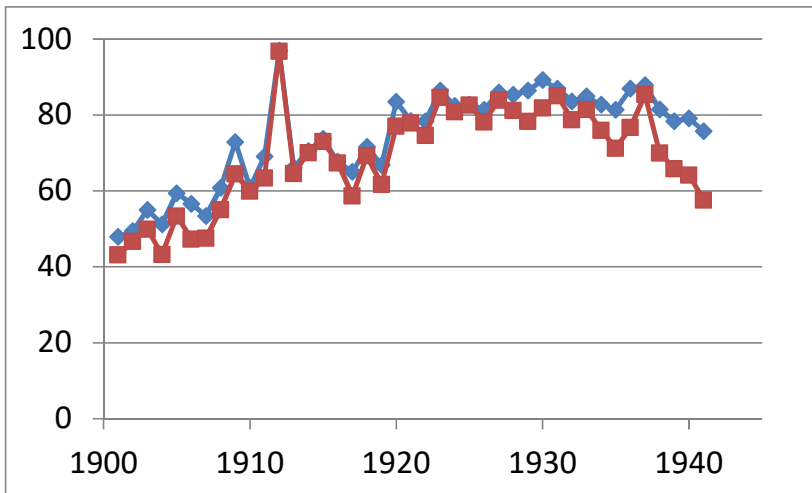

President's Report
Retrosheet meeting
June 2, 2018

- Proofing of 1924, 1923 and 1921 AL event files which will be in the upcoming release.
- Inputting: Dick Cramer, Tom Thress, Jim Herdman, Mark Pankin, Cliff Blau, Wayne Townsend and Doug Burks
- Deducing: Tom Thress, Dick Cramer, Rob Wood, Jim Wohlenhaus, Jim Herdman, Wayne Townsend, John Gabcik, Mark Pankin. 1940 and 1939 have been completed and will be in our upcoming release.
- The deductions require newspaper accounts and we have had huge help in downloads from newspapers.com by Cliff Blau, Rob Wood, Jim Herdman and Tom Thress,
- Tom Ruane has continued constructing box score files and these are now complete back to 1907 which will be in our upcoming release. He has had help from Dave Lamoureux and Jonathan Frankel in checking out RBI data among other things.
- Game account acquisitions: Joe Stillwell still prowls eBay and auction websites, getting us anywhere from three to ten games per week. Luke Kraemer has continued to collect scorebooks which he graciously copies for us.
- Summary graph of our current holdings and input games appear below for both this year and last.

Percentage of game accounts on hand and entered, 1901-1942 (52435 played, 39182 on hand, 36522 entered). Data as of 06-24-2017.

Percentage of game accounts on hand and entered, 1901-1942 (52435 played, 39908 on hand, 37593 entered). Data as of 05-31-2018.