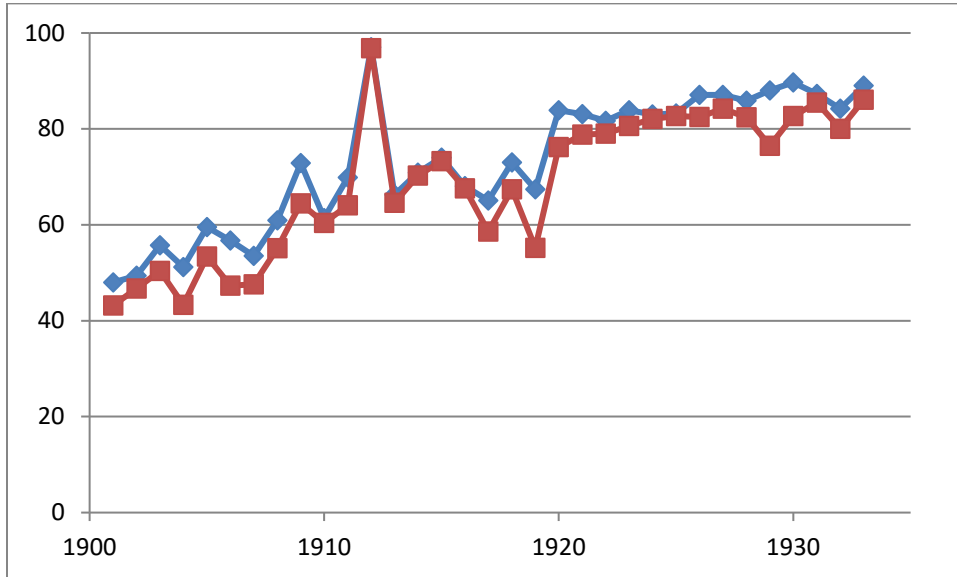

President's Report
Retrosheet Board meeting
June 8, 2019

- In June of 2018, the Board voted to expand from five members to seven. Tom Shieber and Scott Fischthal were elected to the two new positions.
- Tom Thress is administering our Twitter account which will give us another way to get in the public eye and allow timely release of interesting discoveries.
- Proofing of 1920 and 1919 event files has been completed and these will be in the upcoming release. This gives us event files for the past 100 seasons.
- Inputting: Tom Thress, Dick Cramer, Jim Herdman, Mark Pankin, Cliff Blau, Wayne Townsend and Doug Burks
- Deducing: Tom Thress, Rob Wood, Dick Cramer, Jim Wohlenhaus, Jim Herdman, Wayne Townsend, John Gabcik, Mark Pankin and Javier Anderson. We have completed 1938, 1937, 1936, 1935, and 1934 which will all be in our upcoming release, giving us the last 85 seasons with all games.
- The deductions require newspaper accounts and we have had huge help in downloads from newspapers.com by Cliff Blau, Rob Wood, Jim Herdman and Tom Thress,
- Tom Ruane has continued constructing box score files and these are now complete back to 1906 which will be in our upcoming release. He has had help from Dave Lamoureux and Jonathan Frankel in checking out RBI data among other things.
- Game account acquisitions: Joe Stillwell still prowls eBay and auction websites, getting us anywhere from three to ten games per week. Luke Kraemer has continued to collect scorebooks which he graciously copies for us.
- Summary graph of our current holdings and input games appear below, compared to last year.

Percentage of game accounts on hand and entered, 1901-1933 (41349 played, 30363 on hand, 28559 entered). Data as of 06-01-2019.

Percentage of game accounts on hand and entered, 1901-1942 (52435 played, 39908 on hand, 37593 entered). Data as of 05-31-2018.